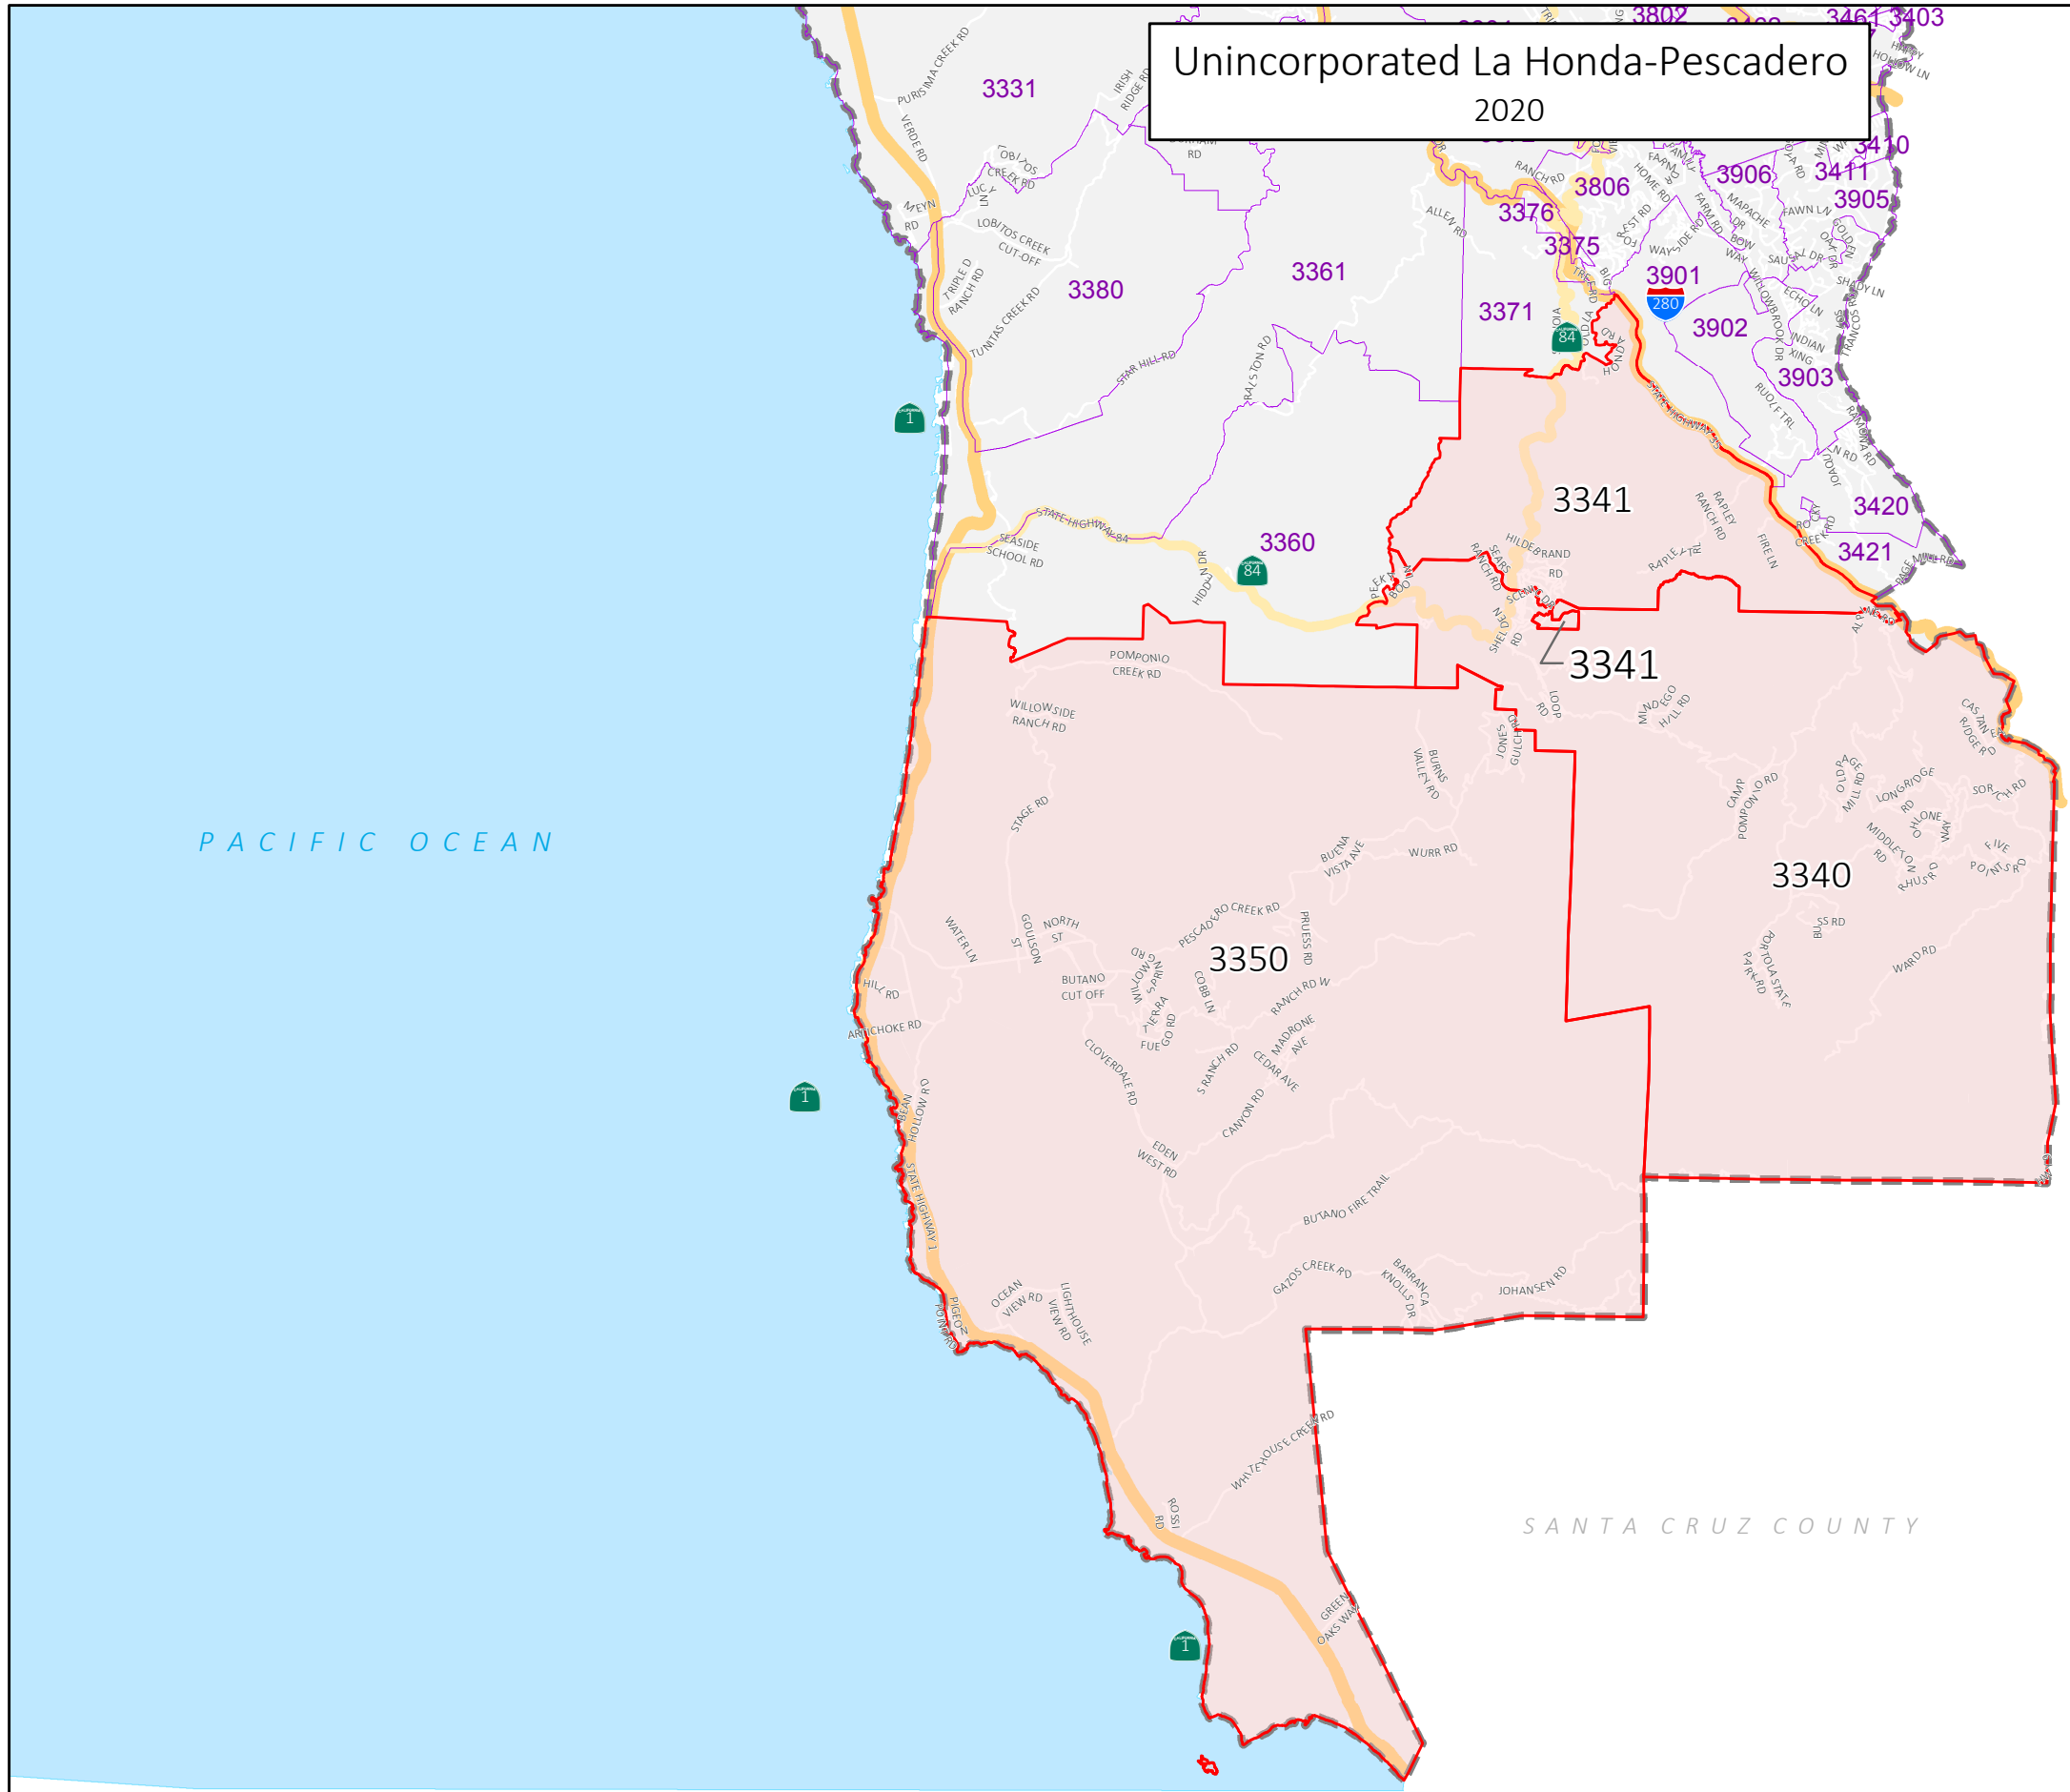

# Unincorporated La Honda-Pescadero 2020

SANTA CLARA COUNTY

SANTA CRUZ COUNTY

## Unincorporated La Honda-Pescadero

La Honda  
Precincts: 3340-3341  
Pescadero  
Precinct: 3350

-  San Mateo County
-  Unincorporated La Honda-Pescadero Election Precincts
-  Precincts Outside Unincorporated La Honda-Pescadero
- 1234 Unincorporated La Honda-Pescadero Precinct Number
- 1234 Other Precinct Number