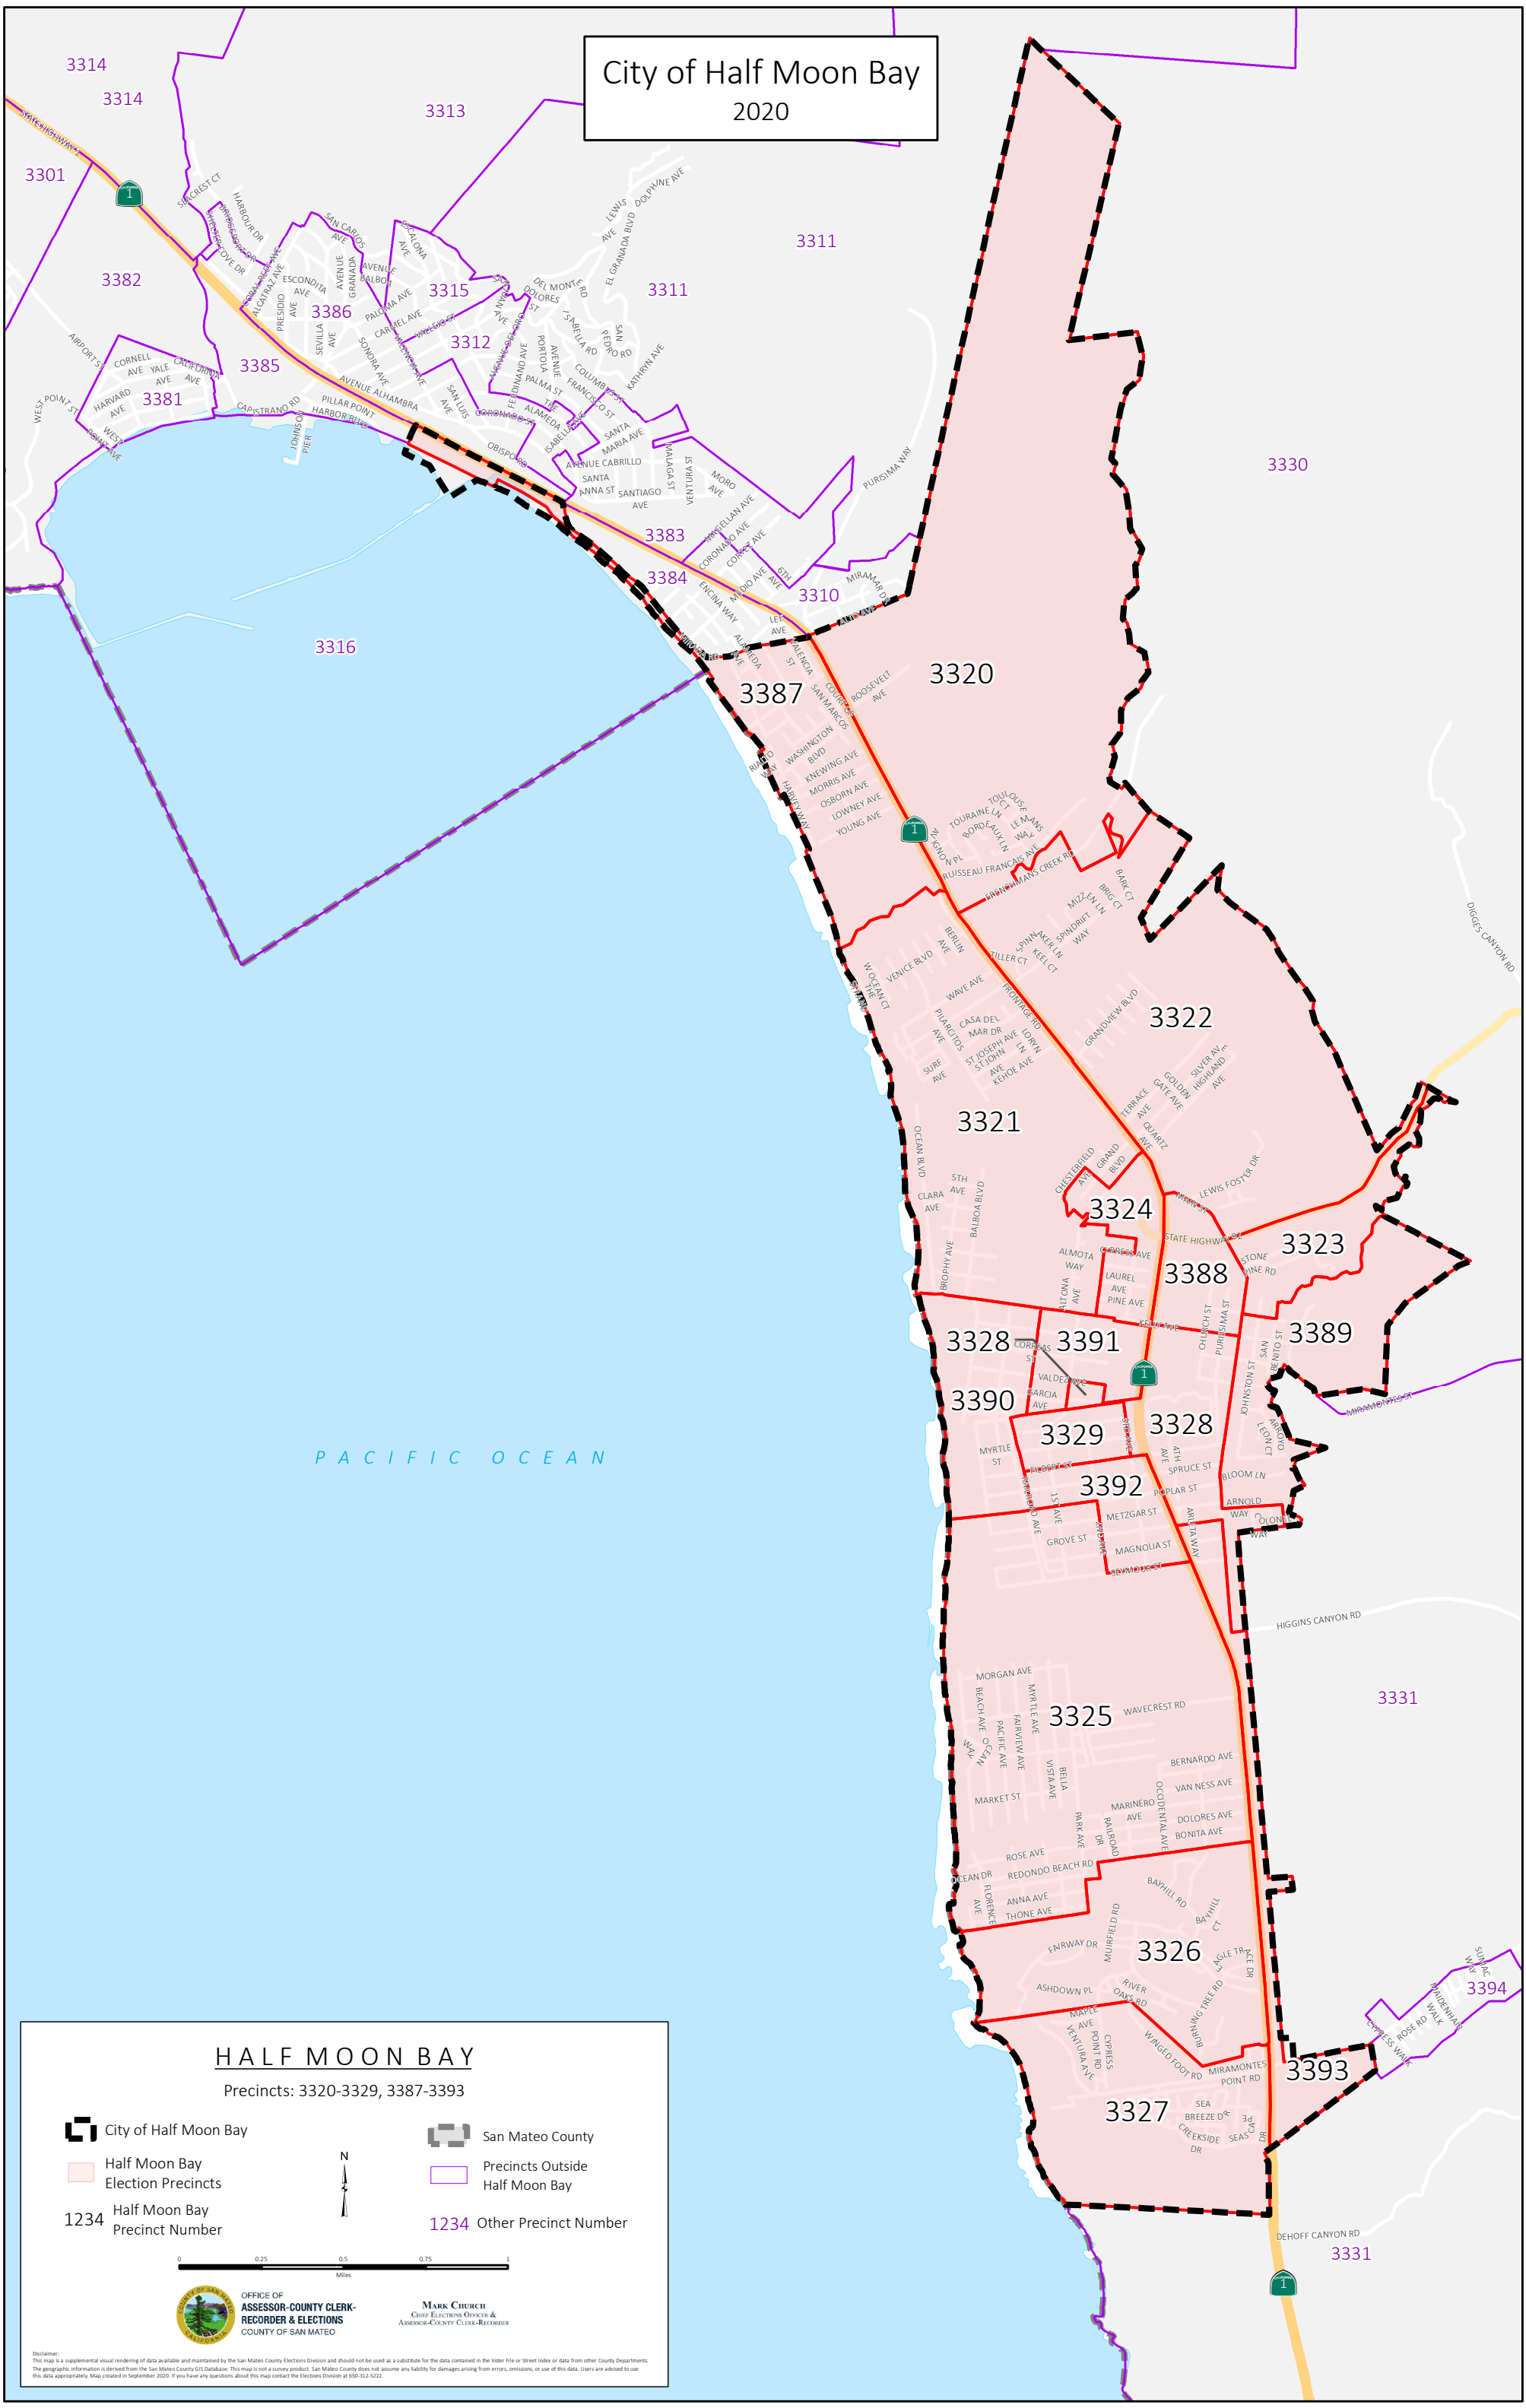

City of Half Moon Bay 2020

HALF MOON BAY

Precincts: 3320-3329, 3387-3393

- City of Half Moon Bay
- Half Moon Bay Election Precincts
- Precincts Outside Half Moon Bay
- San Mateo County
- Precincts Outside Half Moon Bay
- Half Moon Bay Precinct Number
- Other Precinct Number

OFFICE OF
ASSESSOR-COUNTY CLERK-
RECORDER & ELECTIONS
COUNTY OF SAN MATEO

MARK CHURCH
Chief Elections Officer &
Assessor-County Clerk-Recorder