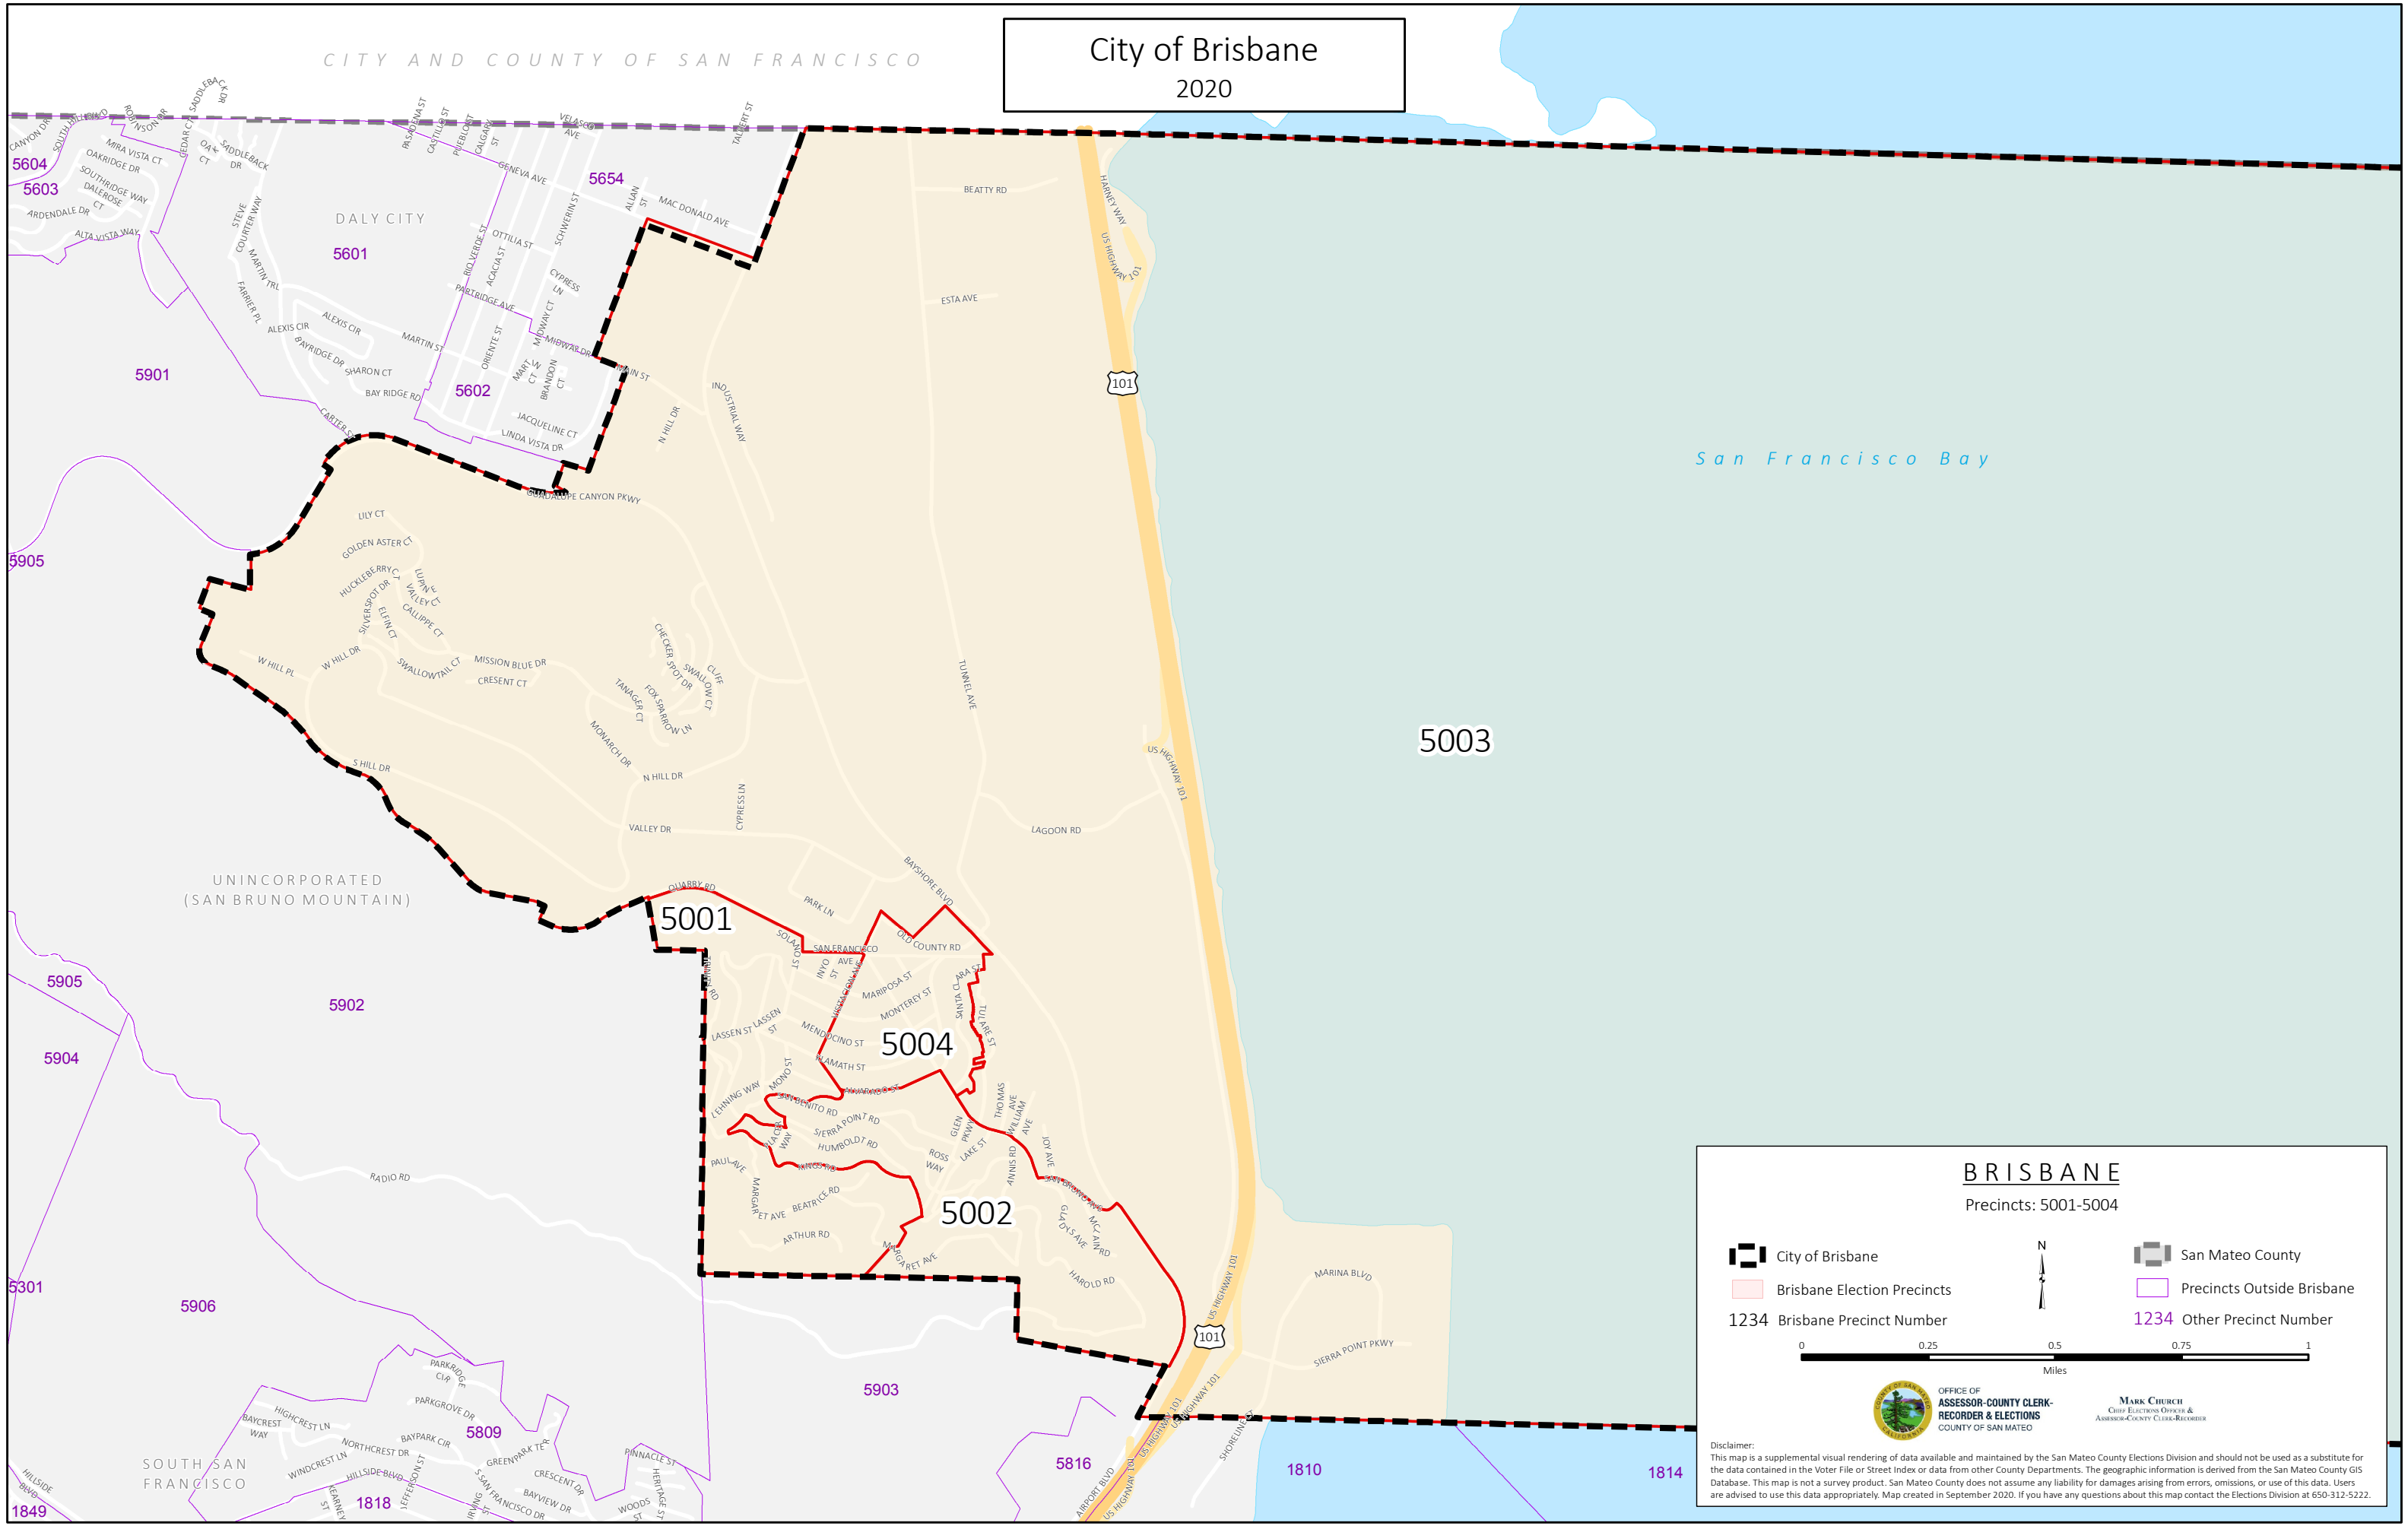

City of Brisbane 2020

BRISBANE
Precincts: 5001-5004

City of Brisbane	San Mateo County
Brisbane Election Precincts	Precincts Outside Brisbane
1234 Brisbane Precinct Number	1234 Other Precinct Number

0 0.25 0.5 0.75 1
Miles

OFFICE OF
**ASSESSOR-COUNTY CLERK-
RECORDER & ELECTIONS**
COUNTY OF SAN MATEO

MARK CHURCH
CHIEF ELECTIONS OFFICER &
ASSESSOR-COUNTY CLERK-RECORDER

Disclaimer:
This map is a supplemental visual rendering of data available and maintained by the San Mateo County Elections Division and should not be used as a substitute for the data contained in the Voter File or Street Index or data from other County Departments. The geographic information is derived from the San Mateo County GIS Database. This map is not a survey product. San Mateo County does not assume any liability for damages arising from errors, omissions, or use of this data. Users are advised to use this data appropriately. Map created in September 2020. If you have any questions about this map contact the Elections Division at 650-312-5222.