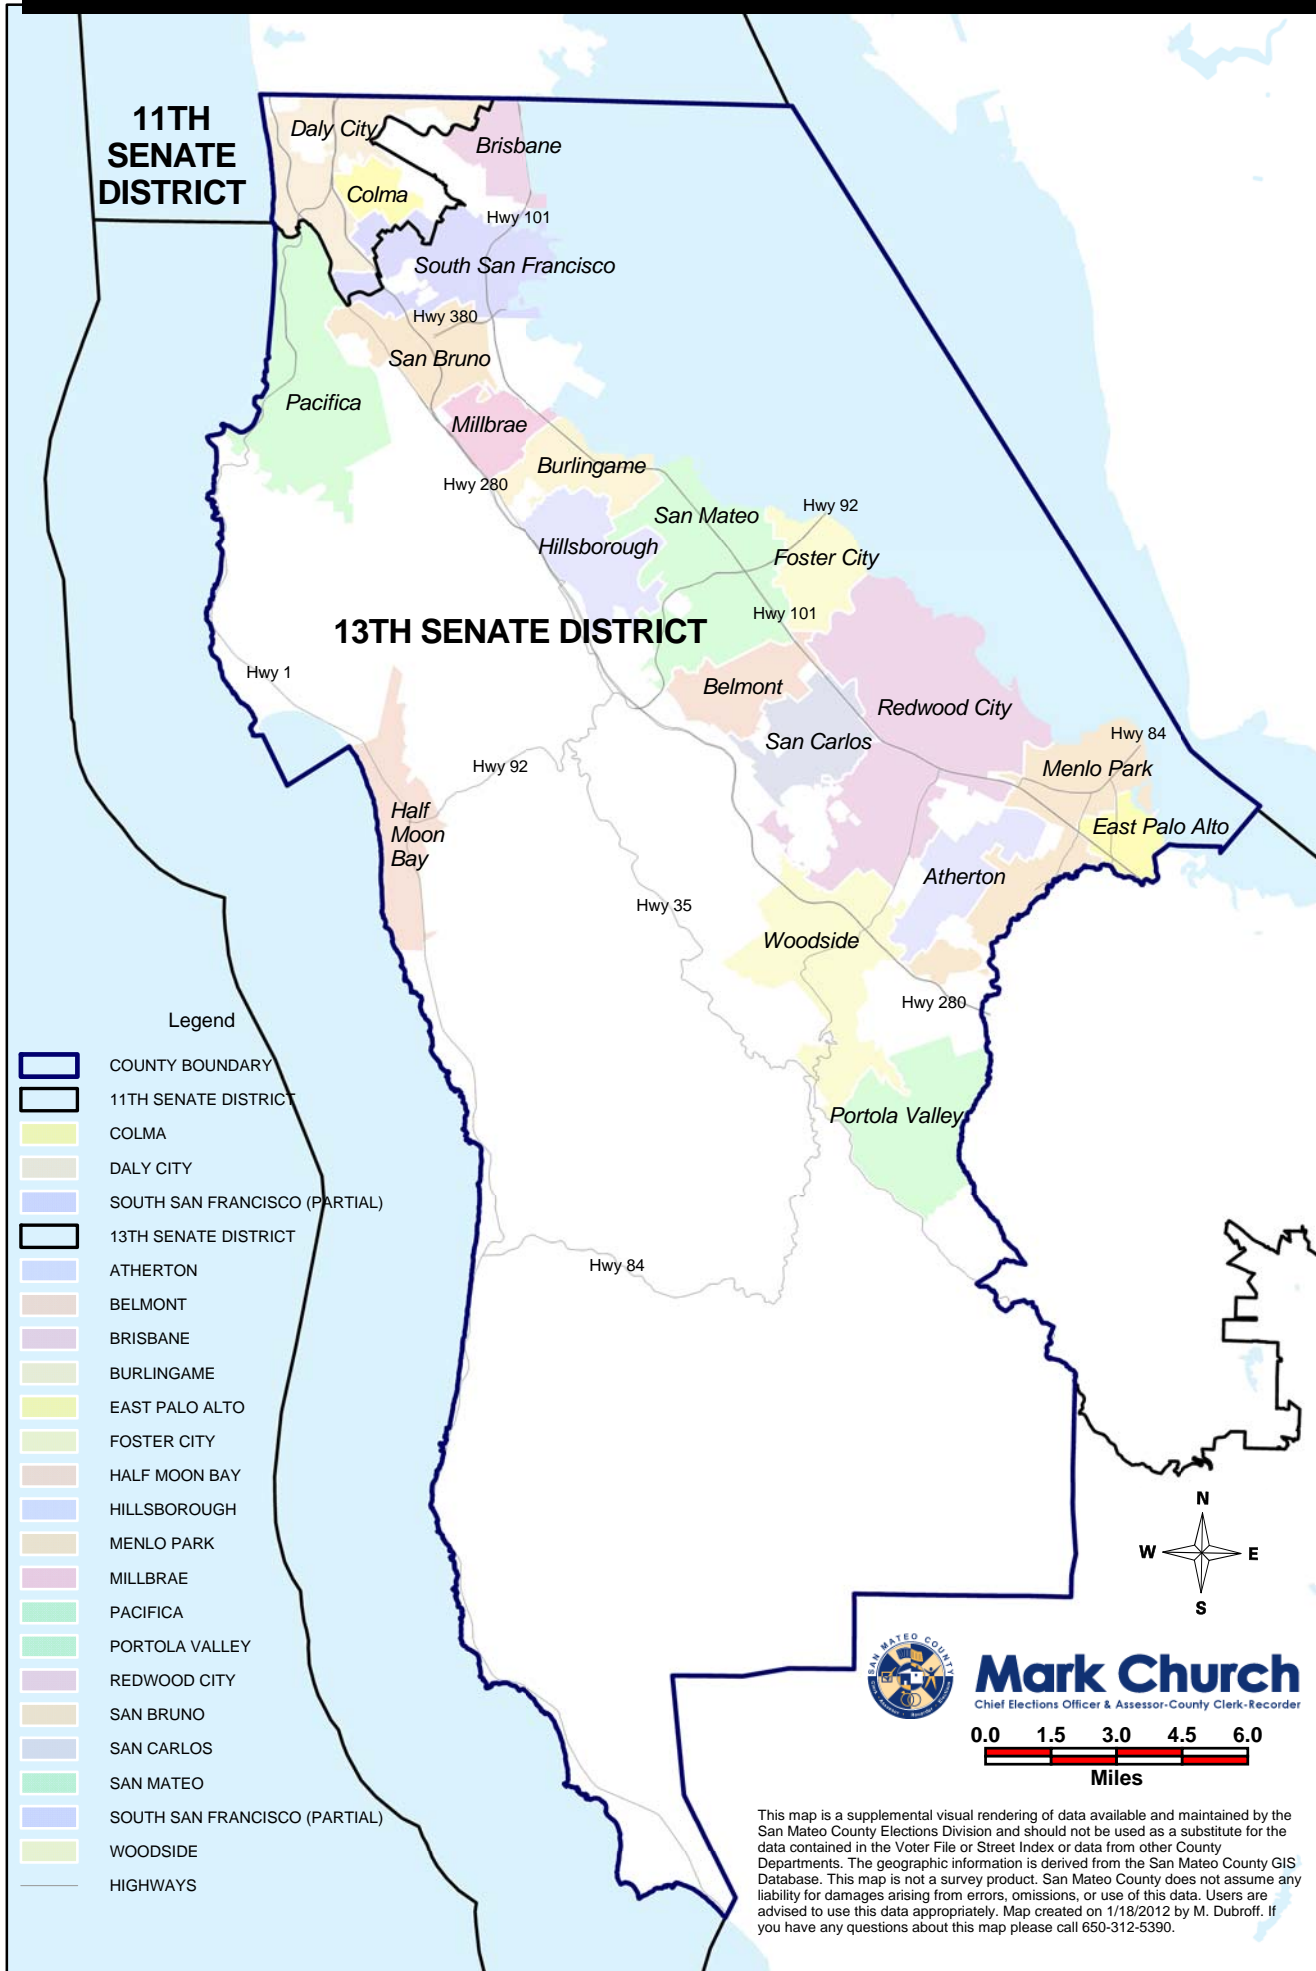

STATE SENATE DISTRICTS, 2012 REDISTRICTING COUNTY OF SAN MATEO

This map is a supplemental visual rendering of data available and maintained by the San Mateo County Elections Division and should not be used as a substitute for the data contained in the Voter File or Street Index or data from other County Departments. The geographic information is derived from the San Mateo County GIS Database. This map is not a survey product. San Mateo County does not assume any liability for damages arising from errors, omissions, or use of this data. Users are advised to use this data appropriately. Map created on 1/18/2012 by M. Dubroff. If you have any questions about this map please call 650-312-5390.