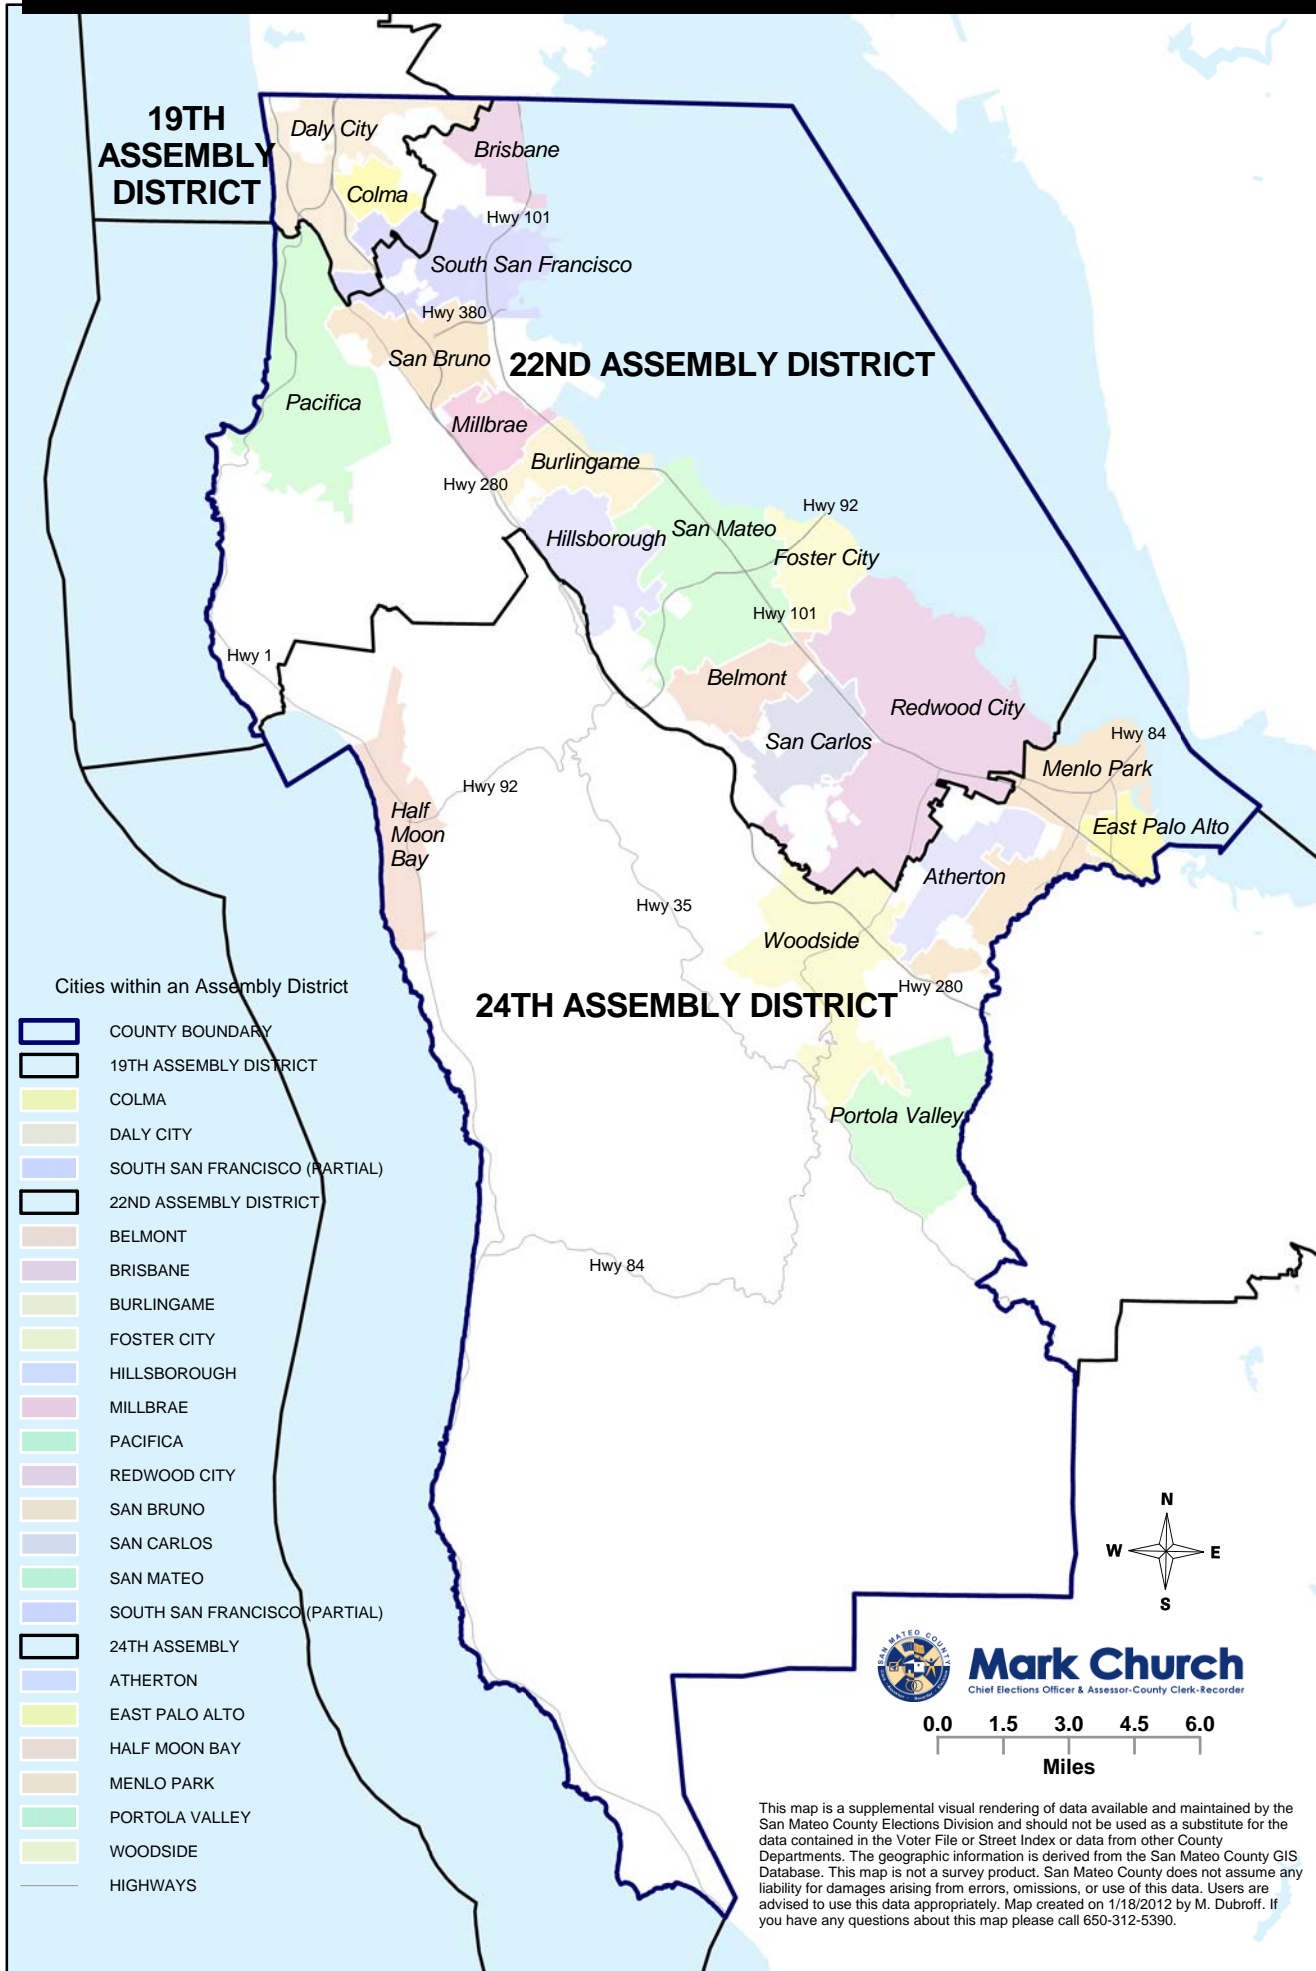

ASSEMBLY DISTRICTS, 2012 REDISTRICTING COUNTY OF SAN MATEO

Cities within an Assembly District

- COUNTY BOUNDARY
- 19TH ASSEMBLY DISTRICT
- COLMA
- DALY CITY
- SOUTH SAN FRANCISCO (PARTIAL)
- 22ND ASSEMBLY DISTRICT
- BELMONT
- BRISBANE
- BURLINGAME
- FOSTER CITY
- HILLSBOROUGH
- MILLBRAE
- PACIFICA
- REDWOOD CITY
- SAN BRUNO
- SAN CARLOS
- SAN MATEO
- SOUTH SAN FRANCISCO (PARTIAL)
- 24TH ASSEMBLY
- ATHERTON
- EAST PALO ALTO
- HALF MOON BAY
- MENLO PARK
- PORTOLA VALLEY
- WOODSIDE
- HIGHWAYS

Mark Church
Chief Elections Officer & Assessor-County Clerk-Recorder

This map is a supplemental visual rendering of data available and maintained by the San Mateo County Elections Division and should not be used as a substitute for the data contained in the Voter File or Street Index or data from other County Departments. The geographic information is derived from the San Mateo County GIS Database. This map is not a survey product. San Mateo County does not assume any liability for damages arising from errors, omissions, or use of this data. Users are advised to use this data appropriately. Map created on 1/18/2012 by M. Dubroff. If you have any questions about this map please call 650-312-5390.